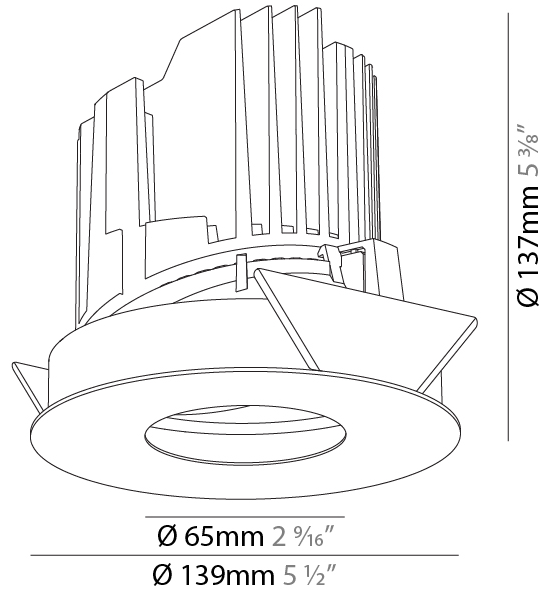

#### PHYSICAL

Shape: Round
Diameter (mm): 136
Diameter (in): 5 3/8
Height (mm): 136
Height (in): 5 3/8
Ceiling Thickness (mm): 10 / 12.5 / 15 / 25
Ceiling Thickness (in): 3/8 or 1/2 or 9/16 or 1
Min. Recessing Depth (mm): 150
Min. Recessing Depth (in): 5 7/8
Light Distribution: Adjustable / Downlight
Weight (kg): 1.024
Weight (lbs): 2.25
Fixture Finish: SSR / BKV / CWI / CRY / HAB / UFT / ITA / RUA / FTG / MYG / LOD / PUS / FRO / FUP / KIA / POP / BLS / SPG / MEY / GOH / GUM / CHC / COM / ABZ / JAG / OBR / MOS / ROR
Fixture Material: Aluminum Die Cast
Cut-out Measurements: 140mm / 5 1/2"
Upon Request: Unique Ceiling Thickness

#### PHYSICAL

Shape: Round
Diameter (mm): 139
Diameter (in): 5 1/2
Height (mm): 137
Height (in): 5 3/8
Ceiling Thickness (mm): 10 / 12.5 / 15 / 25
Ceiling Thickness (in): 3/8 or 1/2 or 9/16
Min. Recessing Depth (mm): 150
Min. Recessing Depth (in): 5 7/8
Light Distribution: Adjustable / Asymmetric
Weight (kg): 0.865
Weight (lbs): 1.9
Fixture Finish: SSR / BKV / CWI / CRY / HAB / UFT / ITA / RUA / FTG / MYG / LOD / PUS / FRO / FUP / KIA / POP / BLS / SPG / MEY / GOH / GUM / CHC / COM / ABZ / JAG / OBR / MOS / ROR
Fixture Material: Aluminum Die Cast
Cut-out Measurements: 130mm / 5 1/8"

#### RATINGS AND CERTIFICATIONS

Certified By: Certified for North American Standards
IP rating: IP20

	130mm 5 1/8"	150mm 5 7/8"	10   15mm 3/8"   9/16"	30°	355°	
A						