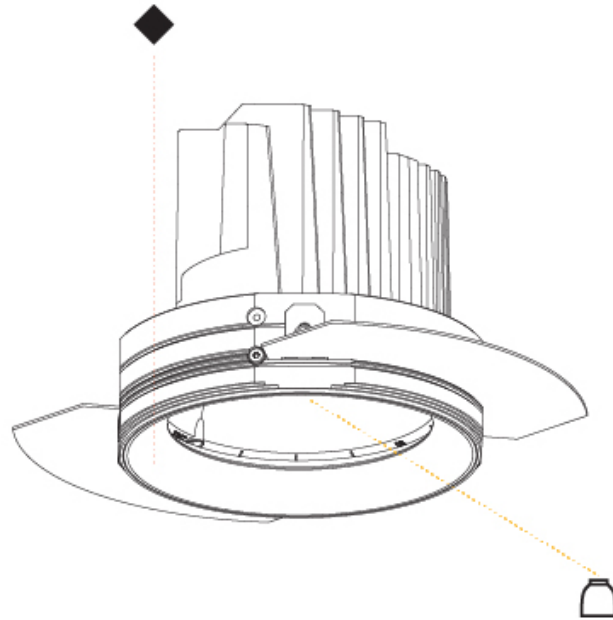

## BIONIQ ROUND ADJUSTABLE TRIMLESS

A35185-

PROJECT

TYPE

SPECIFIER

QUANTITY

DATE

A

#### PHYSICAL

Shape: Round
Diameter (mm): 139
Diameter (in): 5 1/2
Height (mm): 137
Height (in): 5 3/8
Ceiling Thickness (mm): 10 / 12.5 / 15 / 25
Ceiling Thickness (in): 3/8 or 1/2 or 9/16
Min. Recessing Depth (mm): 150
Min. Recessing Depth (in): 5 7/8
Light Distribution: Adjustable / Asymmetric
Weight (kg): 0.865
Weight (lbs): 1.9
Fixture Finish: SSR / BKV / CWI / CRY / HAB / UFT / ITA / RUA / FTG / MYG / LOD / PUS / FRO / FUP / KIA / POP / BLS / SPG / MEY / GOH / GUM / CHC / COM / ABZ / JAG / OBR / MOS / ROR
Fixture Material: Aluminum Die Cast
Cut-out Measurements: 130mm / 5 1/8"